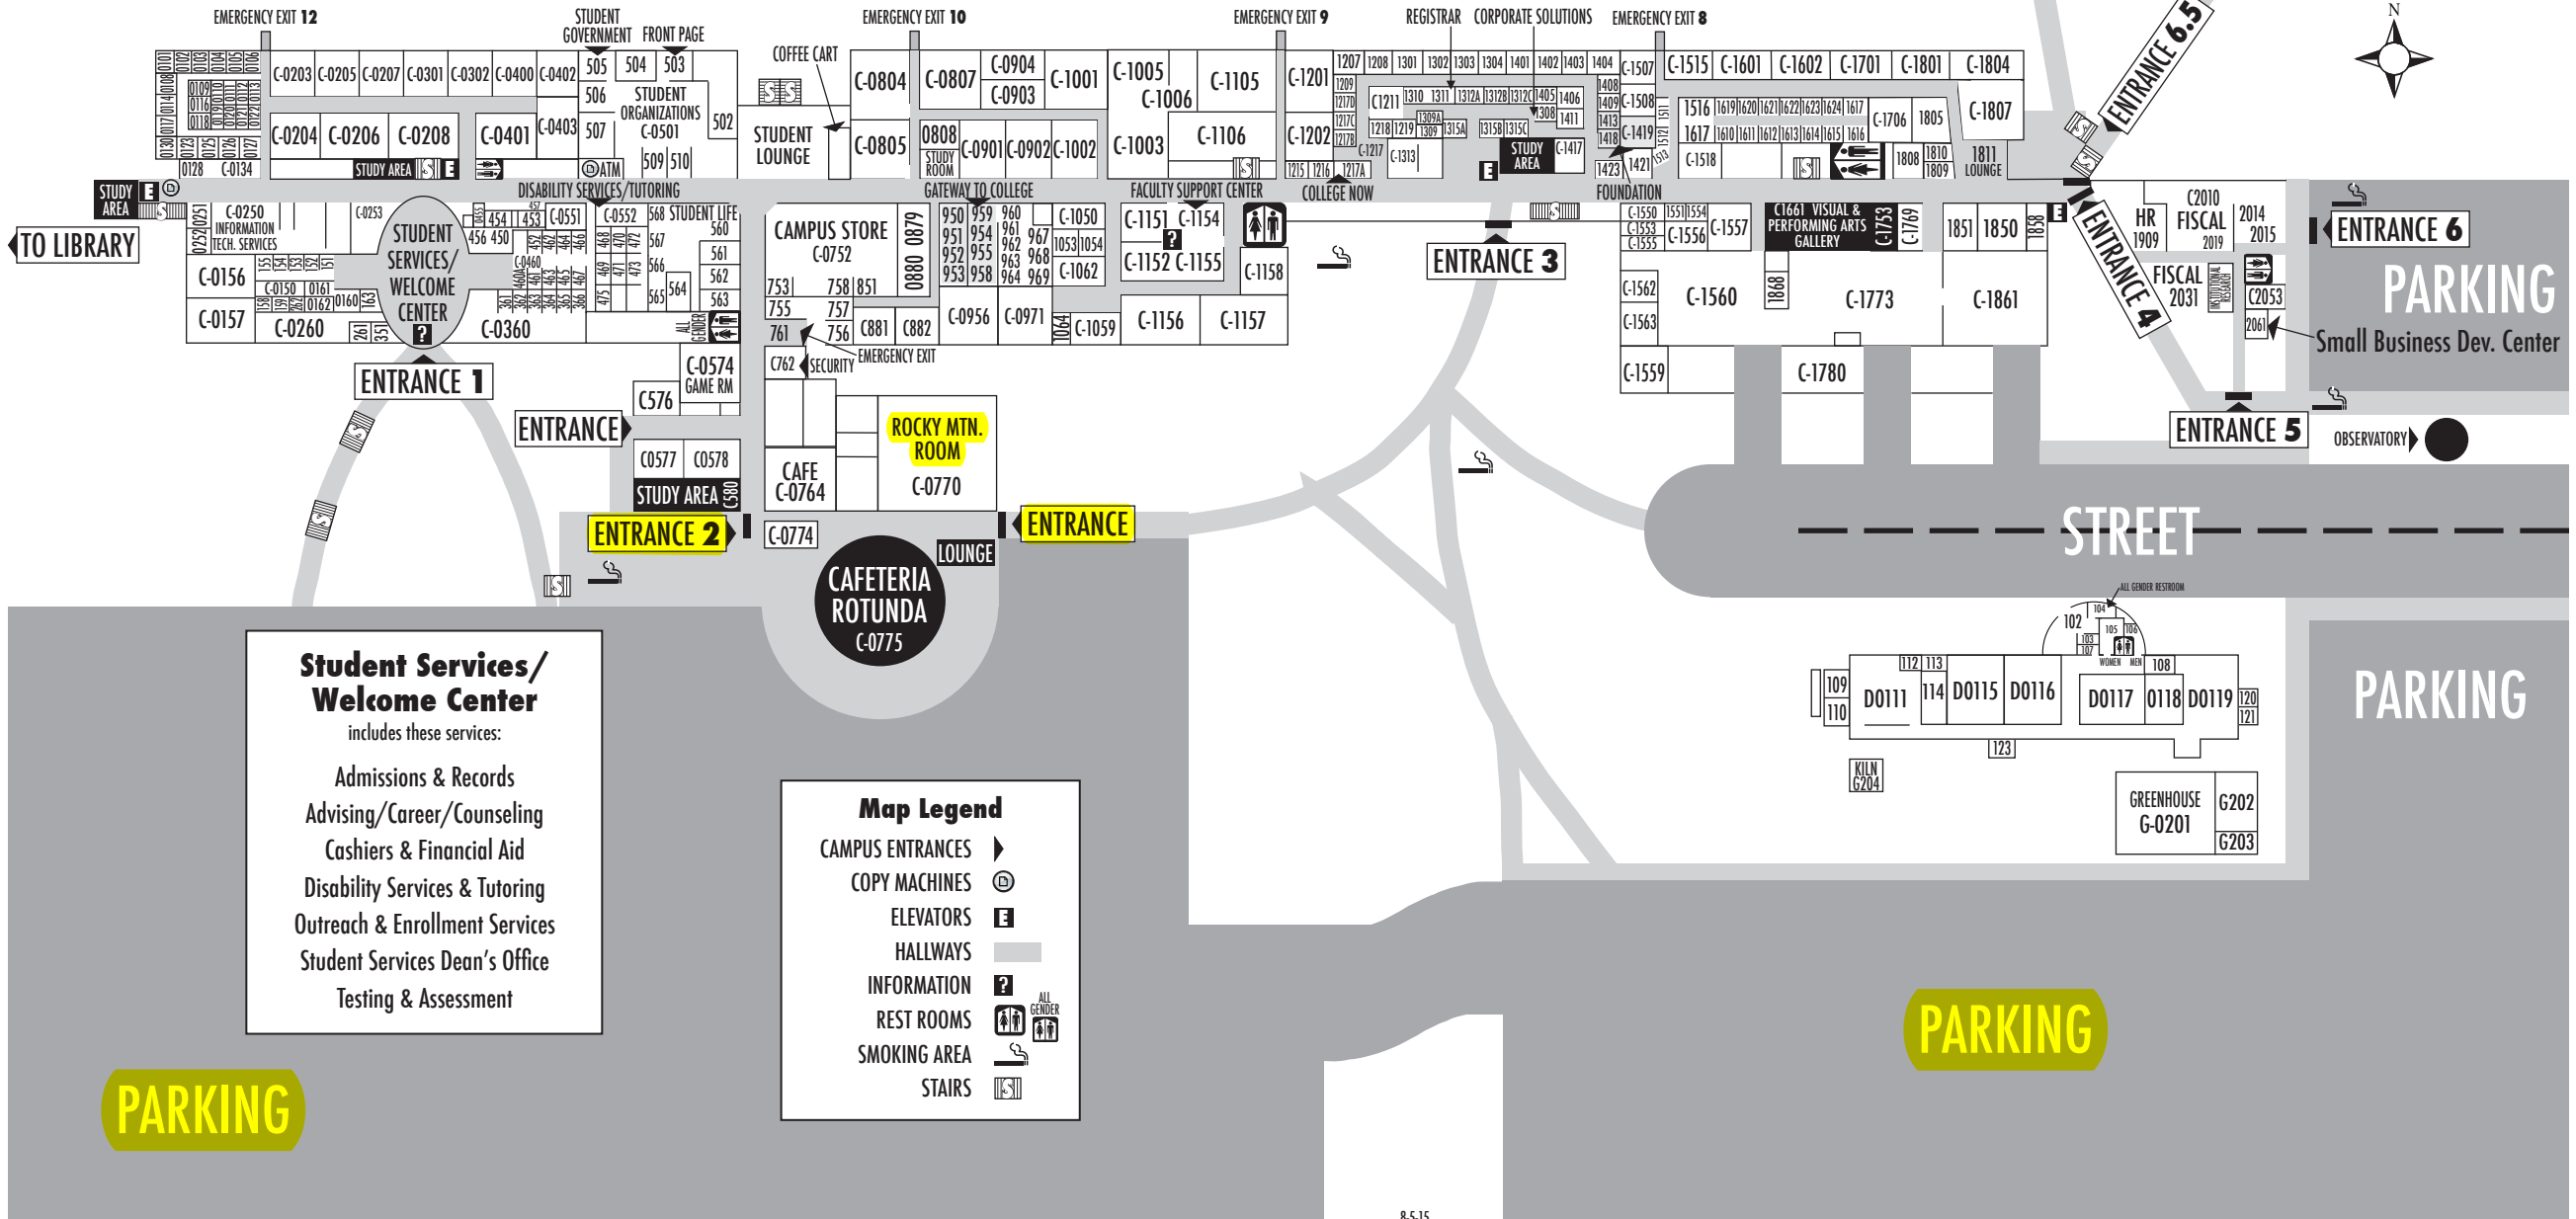

# LEVEL C

PARKING

PARKING

**Student Services/  
Welcome Center**  
includes these services:

- Admissions & Records
- Advising/Career/Counseling
- Cashiers & Financial Aid
- Disability Services & Tutoring
- Outreach & Enrollment Services
- Student Services Dean's Office
- Testing & Assessment

- Map Legend**
- CAMPUS ENTRANCES
  - COPY MACHINES
  - ELEVATORS
  - HALLWAYS
  - INFORMATION
  - REST ROOMS
  - SMOKING AREA
  - STAIRS

PARKING

PARKING